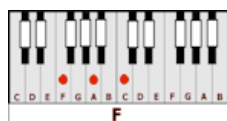

EVERY BREATH YOU TAKE – The Police (A)

GUITAR / KEYBOARD CHORDS:

A= xo222o

F#m= 244222

D= xxo232

E= o221oo

F= xx3211

C= x32o1o

I keep cryin' , baby, baby please **A**

SOLO: (A) - F#m - D - E - F#m
Ab - F#m - D - E - A (oooo's)

CHORUS: Oh can't you see, **D C** you belong to me **A**
How my poor heart aches, **B** with every step you take **E**