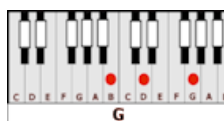

EVERY BREATH YOU TAKE – The Police (A)

GUITAR / KEYBOARD CHORDS:

A= xo222o

F#m= 244222

D= xxo232

E= o221oo

F= xx3211

C= x32o1o

B= xx4442

G= 3200o3

INTRO: A – F#m – D – E – A

Every breath you take,   Every move you make
Every bond you break,   Every step you take
I'll be watching you

Every single day,   And every word you say
Every game you play,   Every night you stay
I'll be watching you

CHORUS: Oh can't you see,   you belong to me
How my poor heart aches, with every step you take

Every move you make,   And every vow you break
Every smile you fake,   Every claim you stake
I'll be watching you