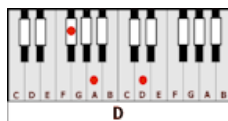

EVERY BREATH YOU TAKE – The Police (A)

GUITAR / KEYBOARD CHORDS:

A= xo222o

F#m= 244222

D= xxo232

E= o221oo

F= xx3211

C= x32o1o

I keep cryin' , baby, baby please **A**

SOLO: (A) - F#m - D - E - F#m
Ab - F#m - D - E - A (oooo's)

CHORUS: Oh can't you see, **D C** you belong to me **A**
How my poor heart aches, **B** with every step you take **E**