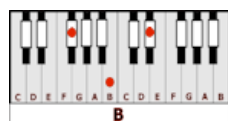

EVERY BREATH YOU TAKE – The Police (A)

GUITAR / KEYBOARD CHORDS:

A= xo222o

F#m= 244222

D= xxo232

E= o221oo

F= xx3211

C= x32o1o

B= xx4442

G= 3200o3

INTRO: A – F#m – D – E – A

Every breath you take,   Every move you make
Every bond you break,   Every step you take
I'll be watching you

Every single day,   And every word you say
Every game you play,   Every night you stay
I'll be watching you

CHORUS: Oh can't you see,   you belong to me
How my poor heart aches, with every step you take

Every move you make,   And every vow you break
Every smile you fake,   Every claim you stake
I'll be watching you