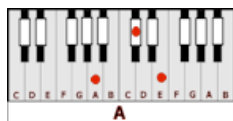

EVERY BREATH YOU TAKE – The Police (A)

GUITAR / KEYBOARD CHORDS:

A= xo222o

F#m= 244222

D= xxo232

E= o221oo

F= xx3211

C= x32o1o