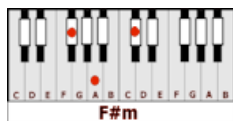

EVERY BREATH YOU TAKE – The Police (A)

GUITAR / KEYBOARD CHORDS:

A= xo222o

F#m= 244222

D= xxo232

E= o221oo

F= xx3211

C= x32o1o

I keep cryin' , baby, baby please **A**

SOLO: (A) - F#m - D - E - F#m
Ab - F#m - D - E - A (oooo's)

CHORUS: Oh can't you see, **D C** you belong to me **A**
How my poor heart aches, **B** with every step you take **E**